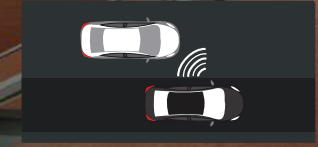

BLIND SPOT MONITOR (BSM)

Assist the driver by providing a graphic signal in the side mirror if there is another vehicle in the blind spot.

An integrated solution that you can access through mTOYOTA application. Giving you comfort, providing peace of mind, and keeping you stay connected with your car. (All Type)

*Accessed with mTOYOTA.

SAFETY & CONVENIENCE

FIND MY CAR

Accurately know where the vehicle is parked to provide you with a feeling of safety and convenience.

STOLEN VEHICLE TRACKING

Know your vehicle location assisted by Toyota Call Center to provide you security all the time.

GUEST DRIVER ALERT

Enable specific push notification settings (Distance Radius, Max. Speed, and Max. Idle Time) when you permit other driver to use the vehicle (Ex: Valet Parking).

GEOFENCING

Giving alert if your vehicle is outside the authorized zone to ensure your security at all times.

VEHICLE INFO

Provide your vehicle's condition and warning notification to give you more convenience while driving.

SPEED & IDLE ALERT

Get push notification when your vehicle exceeds the defined speed limit & engine idle duration based on your preference.

REMOTE IMMOBILIZER NEW

Anti-theft system by remotely disabling your vehicle's engine to prevent unauthorized use.

IN-CAR WIFI HOTSPOT NEW

Built-in WiFi to make you stay connected in every journey that provides you convenience to access the multimedia in Head Unit and Rear Seat Entertainment Unit.

TIME FENCING

Get push notification when your vehicle is being used (Engine On) during specified time period based on your preference.

PEACE OF MIND

INQUIRY & SUPPORT CENTER

Direct assistance from Toyota Call Center to solve your problems. Give you more ability to keep moving forward.

DRIVING REPORT

Summarize your driving sessions by daily & monthly report.

EMERGENCY ROAD ASSISTANCE

Provide an SOS button if you get in an accident. You will be assisted by the Toyota Call Center to be directed to the Emergency Road Assistance (ERA) provider to make you feel safer while driving.

PROGRAM

SAFE DRIVING REWARD

Drive safely by reducing Harsh Acceleration, Harsh Braking, and Harsh Cornering and get the applicable rewards/benefit* for your next Insurance Policy** renewal.

*Benefit may vary and given from your Insurance provider.

**Please contact your nearest dealer for more detail.