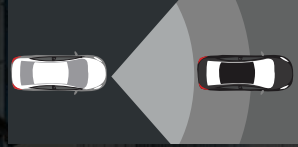

Toyota
Safety
Sense

The first-class Toyota innovative safety feature protects and prevents passengers from any harm for serenity in every mile.

PRE-COLLISION SYSTEM

An integrated radar system that helps to reduce crash risk and damage in a frontal collision.