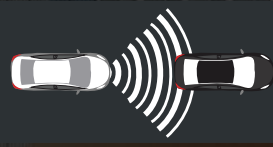

DYNAMIC RADAR CRUISE CONTROL

Detects a preceding vehicle and follows within a safe distance to reduce the fatigue of long driving.